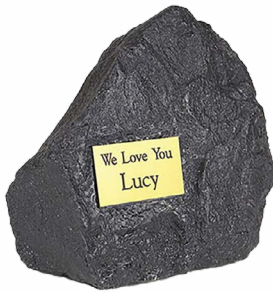

ROCK URN CHARCOAL

Crafted of granite particles blended with resin. Includes a UV protected outdoor poly nameplate with up to three lines engraved. Up to 22 characters per line.

Item #	Pet Weight	Price
RK100SM	Up to 20lbs	
RK100MD	Up to 25lbs	
RK100LG	Up to 100lbs	
RK100XL	Up to 500lbs