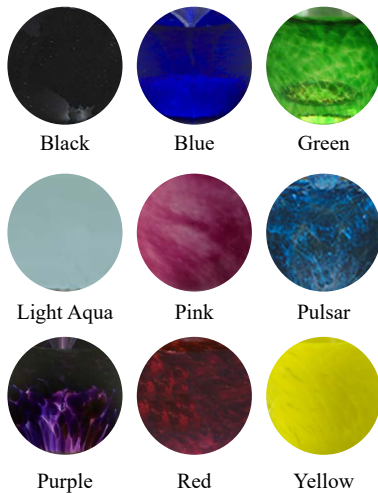

SKYWARD IRIDESCENT

This glass memorial is 9" x 5.5". It has an uplifting motion and swirls around to form a beautiful sculpture. Color option "A" on page 29.

Item #	Price
SKY01	

CELESTIAL MARBLE

These perfectly round marbles are 3.25" in diameter and available in a color palette unique to this piece. The iridescent glass twists inside with the cremated remains to give it a celestial feeling. Color option "B" on page 29.

Item #	Price
E001-SMALL	

LED STAND

This LED base is 5" x 5" x 1.5" rosewood. Each have five bright white LEDs in the center to illuminate the glass. Each comes with an A/C adapter to plug in.

Item #	Price
ALED-01