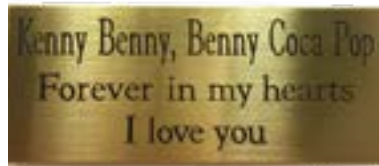

Raleway Italic ABC abc 123

Special Instructions

(Examples: Engrave name larger than dates, engrave name in all CAPS)

Please email completed form to cremation@veterinaryha.org

Forever Pets Urns & Memorials

ENGRAVING

Nameplates are available for engraving at an additional cost. Up to 40 characters per line.

Item #	Description	Dimensions (in.)	Price
PLATE1	1-2 Lines	1 x 2.75	
PLATE2	3-4 Lines	1 x 2.75	

SPECIAL STEEL VASES